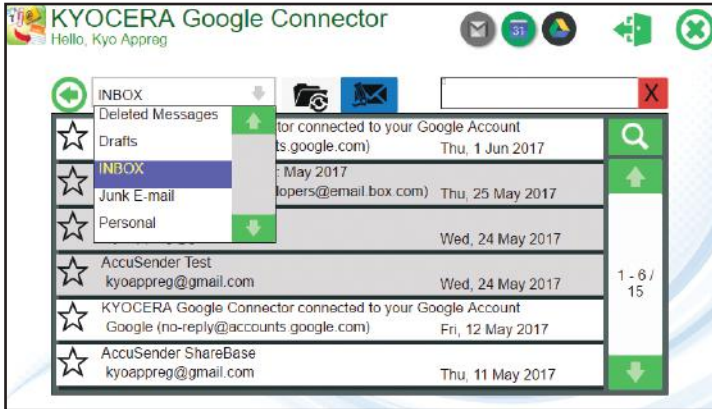

**KYOCERA
GOOGLE
CONNECTOR**

SEAMLESS, INTEGRATED ACCESS.

ACCESS YOUR GOOGLE ACCOUNT DIRECTLY FROM YOUR KYOCERA MFP.

KYOCERA GOOGLE CONNECTOR SEAMLESSLY ENABLES USERS TO VIEW AND SCAN GMAIL AND GOOGLE FOLDERS RIGHT FROM THE MFP.

The increased mobility of today's workforce has made it imperative that users be able to quickly retrieve their information when and where it is needed. The KYOCERA Google Connector app brings this essential capability to the MFP. Now you can easily search for and print Google attachments and Google Calendars™ directly from any HyPAS-enabled MFP. When utilizing the new Quick Navigation Menu, users can view and scan to any Google Drive™ folder on the fly, making this solution as seamless as it gets.